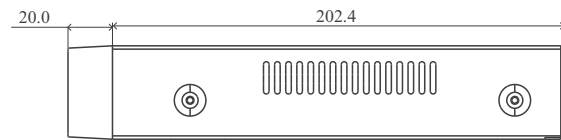

Features

- 4 CH TVI/AHD/CVI 1080P/1080P Lite/720P/WD1 video input
- 4 CH DVR supports 2 CH 3MP/1080P/960P/720P IP video input by default
- 4 CH DVR supports 4 CH analog input switched to IP input
- Adopt standard H.265 high profile compression format to get high-quality video at much lower bit rate
- Intuitive and user-friendly Graphics User Interface (GUI), window style operation by mouse
- Multi-mode recording: manual / timed / motion / AI recording
- Playback : 4 CH simultaneously playback
- Search: time slice, time, event, tag search
- Express and flexible backup via USB, network and so on
- Pentaplex: preview, record, playback, backup and remote access
- DHCP, DDNS, PPPoE network protocol
- Remote control via Web or CMS : preview, playback, backup, PTZ and configuration
- Dual stream technology for local storage with high definition, remote network transmission and remote surveillance with mobile device
- Authorization management, log review and device status review
- Supports 1080P output, true high resolution display
- Supports PTZ preset and auto cruise, up to 255 presets and 8 cruises
- Supports NAT function and QRCode scanning by mobile phones
- Powerful mobile surveillance by smart phones with iOS and Android OS

DIMENSIONS