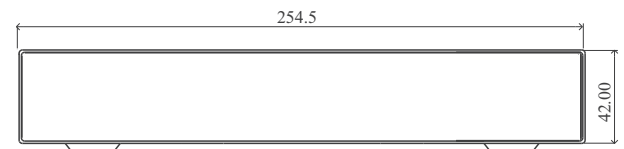

### SPECIFICATIONS

Model		TD-2004TS-HL
System	OS	Embedded Linux
Video	Analog Input	BNC × 4
	Resolution	TVI/AHD/CVI : 1080P/1080PLite/720P/WD1
	IP Input	2CH (Up to 6CH)
	Total Input	6CH
	Output	HDMI × 1 : 1920 × 1080 / 1280 × 1024 / 1024 × 768 VGA × 1 : 1920 × 1080 / 1280 × 1024 / 1024 × 768
Multi-screen Display		1/4/6/8/9
Audio	Input	RCA × 1
	Output	RCA × 1 (linear, 600Ω)
	Two-way Audio	Take up channel one audio input
Standard	Video Compression	H.264/H.265
	Audio Compression	G.711(U/A)
Record	Resolution	1080P Lite/720P/WD1
	Frame Rate	Analog Channel: 1080P Lite/720P/WD1 : 25fps (PAL)/30fps (NTSC) IP Channel: 25fps (PAL)/30fps (NTSC)
	Bitrate	32Kbps ~ 4Mbps
IP Input	Resolution	Up to 3MP@30fps
Playback	Playback	4 CH
	Search	Time slice/time/event/tag search
	Smart Search	Highlight colors to display the camera record in a certain period of time, different colors refer to different record events
	Function	Play, pause, FF, FB, digital zoom, etc.
Alarm	Input/Output	No
Network	Interface	RJ 45 100Mbps × 1
	Protocol	TCP/IP, PPPoE, DHCP, DNS, DDNS, UPnP, NTP, SMTP, HTTP, HTTPS, ONVIF
	Incoming Bandwidth	10Mbps (Max. 30Mbps)
	Outgoing Bandwidth	30Mbps
	Client Connection	Max. 5 users access
Mobile Device	OS	iOS, Android
Storage	HDD	SATA × 1, up to 6TB
Backup	Local Backup	U disk, USB mobile HDD
	Network Backup	Yes
Port	RS 485	No
	USB	USB 2.0 × 2
	Remote Controller	No
Others	Power Supply	DC12V / 1.5A
	Consumption	≤5W( without HDD)
	Dimensions (mm)	255 × 222 × 42( W × D × H )
	Working Environment	-10~50°C, 10%~9% humidity
	Certificate	CE, FCC
Environment Protection		Complies with Directive EU RoHS, WEEE, REACH

### DIMENSIONS