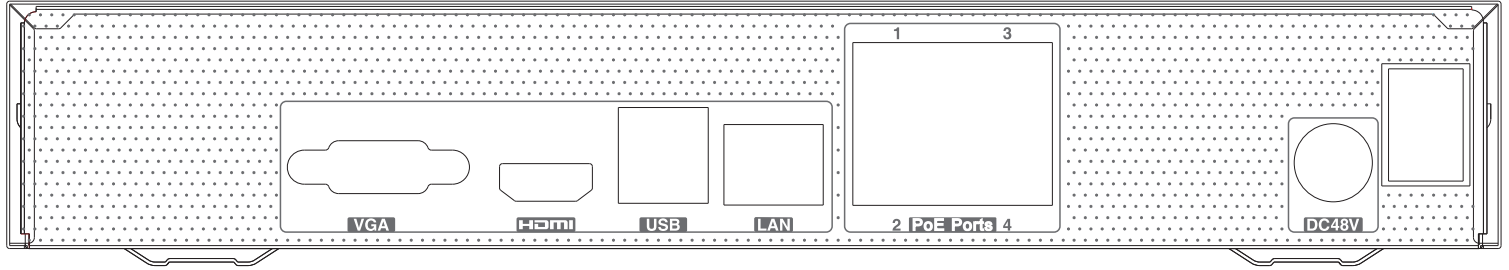

DIMENSIONS

Rear Panel

TD-3104B1-4P

TD-3108B1-8P