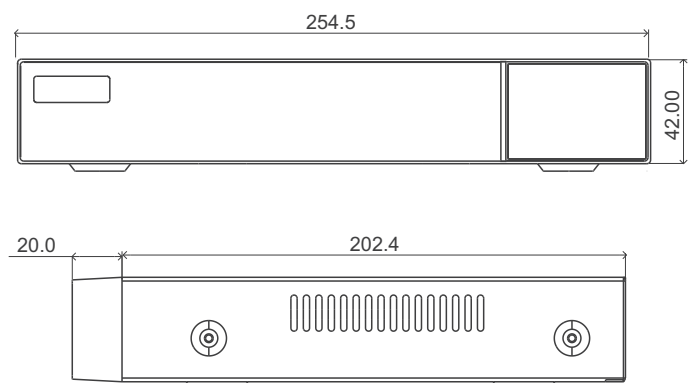

DIMENSIONS