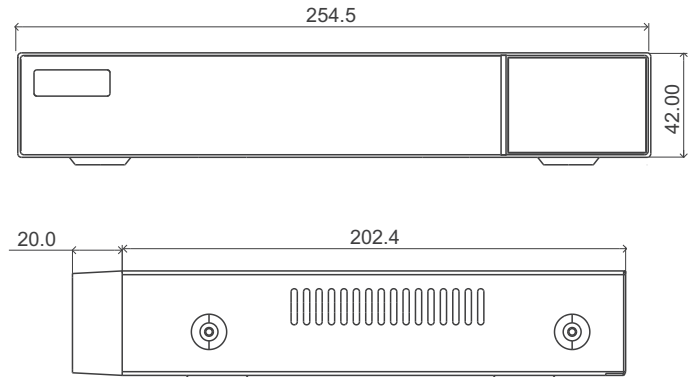

Features

- Support 4/8 CH 6MP/5MP/4MP/3MP/1080P/ 1280×1024/ 960P/720P/960H/ D1/CIF IP video input
- Adopt standard H.265 and H.264 high profile compression format to get high-quality video at much lower bit rate
- Intuitive and user-friendly Graphic User Interface (GUI), Windows style operation by mouse
- Multi-mode recording: manual / timer / motion / sensor/smart events
- Playback : 4 /8CH simultaneous playback
- Search : time slice, time, event, tag, smart search
- Support multiple VCA (Video Content Analytics) events, such as object abandoned/missing, region intrusion, tripwire, video tampering, etc.
- Support POS information overlay on live view and playback
- Express and flexible backup via USB, network and so on
- Pentaplex : preview, record, playback, backup and remote access
- DHCP, DDNS, PPPoE network protocol
- Remote control via Web Client or CMS : preview, playback, backup, PTZ and configuration
- Dual stream technology for local storage with high definition, remote network transmission and remote surveillance with mobile device
- Multi-user online simultaneously
- Authorization management, log view and device status view
- 1080P HD output, true high resolution display
- Support NAT function and QRCode scanning by mobile phones
- Powerful mobile surveillance by smart phones with iOS and Android OS

DIMENSIONS