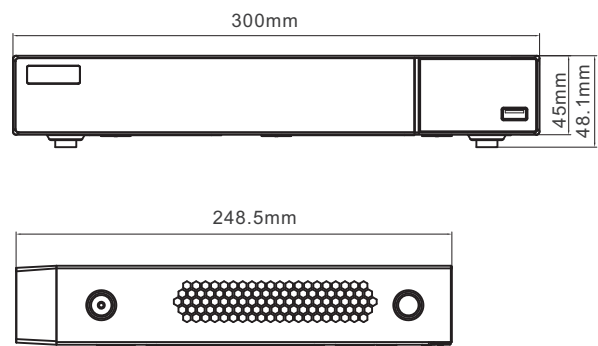

### SPECIFICATIONS

Model		TD-3116B1
System	OS	Embedded Linux
Video	Network Input	16 CH IPC input
	Network Input Resolution	8MP/6MP/5MP/4MP/3MP/1080P/1280×1024/ 960P/720P/ 960H/D1/CIF
	Output	HDMI × 1 : 3840× 2160 /1920 × 1080 / 1280 × 1024/ 1024 × 768 VGA: 1920 × 1080 / 1280 × 1024/ 1024 × 768
	Compression	Standard H.265 / H.264
Audio	Network Input	16 CH IPC audio input
	2-way Audio	RCA × 1
	Local Output	RCA × 1
	Compression	G.711(U/A)
Live View	Decoding Capability	1CH 8MP; 4CH 1080P
Record	Record Stream	Dual stream recording
	Resolution	8MP/6MP/5MP/4MP/3MP/1080P/1280×1024/ 960P/720P/ 960H/D1/CIF
	Frame Rate	N:30fps; P:25fps
Playback	Simultaneous Playback	Max. 16 CH
	Search	Time slice / time / event / tag search
	Smart Search	Highlighted color to display the camera record in a certain period of time, different colors refers to different record events
	Function	Play, pause, FF, FB, digital zoom, etc.
Alarm	Mode	Manual, sensor, motion, exception, smart events
	Input	Supports IPC alarm input
	Output	Supports IPC alarm output
	Triggering	Record, snap, preset, e-mail, etc.
Network	Interface	RJ 45 1000Mbps × 1
	Protocol	TCP / IP, PPPoE, DHCP, DNS, DDNS, UPnP, NTP, SMTP, HTTP, HTTPs, 802.1x
	Incoming Bandwidth	112Mbps
	Outgoing Bandwidth	112Mbps
Mobile Device	OS	iOS, Andriod
Storage	HDD Interface	SATA3.0 × 1, max 8T
Backup	Local Backup	U disk, USB mobile HDD
	Network Backup	Yes
Port	USB	USB 2.0 × 2
	Remote Controller	Optional
Others	Power Supply	DC 12V/1.5A
	Consumption	≤ 10W ( without HDD )
	Dimensions (mm)	300 × 249 × 45 ( W × D × H )
	Working Environment	-10 ~ 50 °C , 10% ~ 90% humidity

### DIMENSIONS