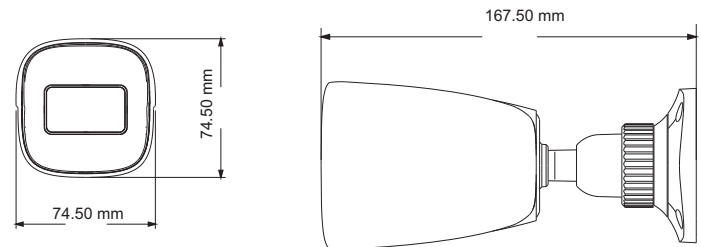

Operating Environment	- 30 °C ~ 60 °C (-22°F~140°F) Humidity: less than 95 % (non-condensing)
Dimensions (mm)	167.5 × 74.5 × 167.5
Weight (net)	Approx. 0.39KG
Installation	Ceiling mounting; Wall mounting

DIMENSIONS