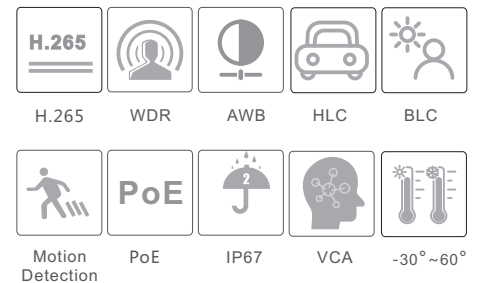

CAMERA

TD-9421S3

2MP Network IR Water-proof
Bullet Camera

- 2MP (1920 × 1080) H.265 coding
- Max.resolution: 1920 × 1080
- ICR auto switch, true day / night, ROI coding
- 3D DNR, digital WDR, HLC, BLC, Defog
- 20~30m IR night view distance
- 1CH audio input; Hardware reset
- Built-in micro SD card slot, up to 128GB
- DC12V/PoE power supply
- IP 67 ingress protection
- Support dual streams
- Support mobile surveillance by smart phones and tablet PCs with iOS or Android OS
- Intelligent analytics (optional): video blur detection, line crossing detection and region intrusion detection