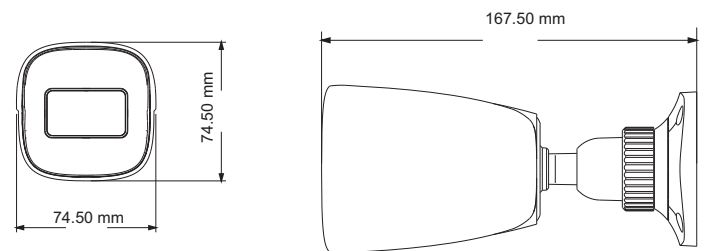

Others

Power Supply	DC12V/PoE
Power Consumption	< 5W
Operating Environment	- 30 °C ~ 60 °C (-22°F~140°F) Humidity: less than 95 % (non-condensing)
Dimensions (mm)	167.5 × 74.5 × 74.5
Weight (net)	Approx. 0.38KG
Installation	Ceiling mounting; Wall mounting

DIMENSIONS