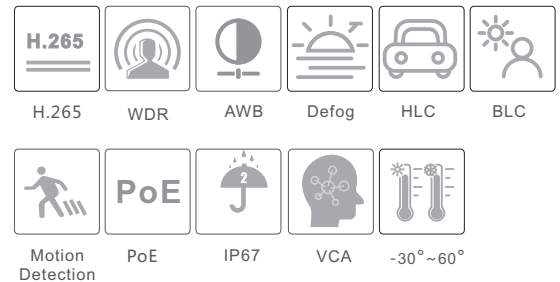

CAMERA

TD-9441S3

4MP Network IR Water-proof
Bullet Camera

- 4MP (2560 × 1440) H.265 coding
- Max.resolution: 2560 × 1440
- ICR auto switch, true day / night, ROI coding
- 3D DNR, digital WDR, HLC, BLC, defog
- 20~30m IR night view distance
- DC12V/PoE power supply
- P2P function optional
- IP 67 ingress protection
- Support three streams
- Support remote monitoring by smart phones& tablet PCs with iOS and Android OS
- Intelligent analytics (optional): object removal detection, abnormal video signal detection, line crossing detection and region intrusion detection