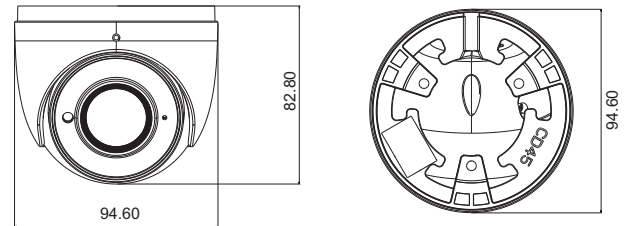

Others	
Power Supply	DC12V(PoE power supply optional)
Power Consumption	< 5.5W
Operating Environment	- 30 °C ~ 60 °C (-22°F~140°F) Humidity: less than 95 % (non-condensing)
Dimensions (mm)	Φ 94.6 × 82.8
Weight (net)	Approx. 0.45KG
Installation	Ceiling mounting (wall mounting available with the junction box and bracket)

DIMENSIONS