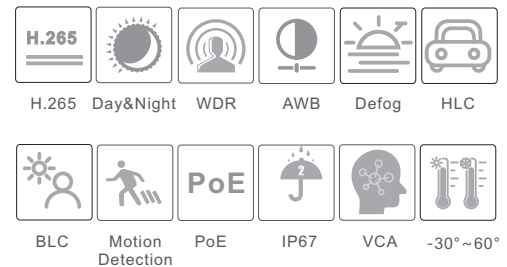

CAMERA

TD-9524S3

2MP Network IR Water-Proof Dome Camera

- 2MP (1920 × 1080) H.265 full real time coding
- Max. resolution: 1920 × 1080; ICR auto switch, true day / night
- 20 ~ 30m IR night view distance
- 3D DNR, digital WDR, HLC, BLC and ROI coding
- 1CH built-in MIC
- Hardware reset
- Built-in micro SD card slot, up to 128GB
- DC12V/PoE power supply
- IP67 ingress protection
- Support dual streams
- Support mobile surveillance by smart phones and tablet PCs with iOS or Android OS
- Intelligent analytics (optional): video blur detection, line crossing detection and region intrusion detection