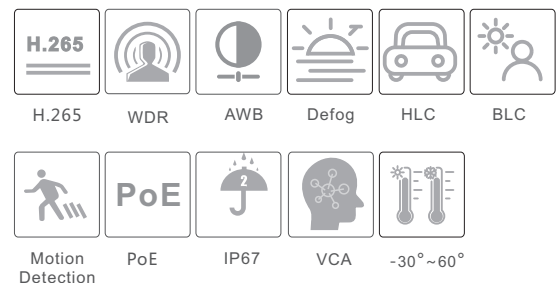

# TD-9545S3

4MP Network IR Water-proof Dome Camera

- 4MP ( 2560 × 1440) H.265 coding
- Max.resolution: 2560 × 1440
- ICR auto switch, true day / night, ROI coding
- 3D DNR, digital WDR, HLC, BLC, defog
- 30~50m IR night view distance
- DC12V/PoE power supply
- 1CH built-in MIC
- P2P function optional
- IP 67 ingress protection
- Support three streams
- Support remote monitoring by smart phones& tablet PCs with iOS and Android OS
- Intelligent analytics (optional): object removal detection, abnormal video signal detection, line crossing detection and region intrusion detection