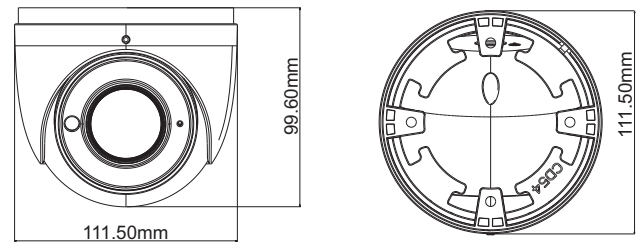

# TD-9545S3

4MP Network IR Water-proof Dome Camera

- 4MP ( 2560 × 1440) H.265 coding
- Max.resolution: 2560 × 1440
- ICR auto switch, true day / night, ROI coding
- 3D DNR, digital WDR, HLC, BLC, defog
- 30~50m IR night view distance
- DC12V/PoE power supply
- 1CH built-in MIC
- P2P function optional
- IP 67 ingress protection
- Support three streams
- Support remote monitoring by smart phones& tablet PCs with iOS and Android OS
- Intelligent analytics (optional): object removal detection, abnormal video signal detection, line crossing detection and region intrusion detection

### DIMENSIONS