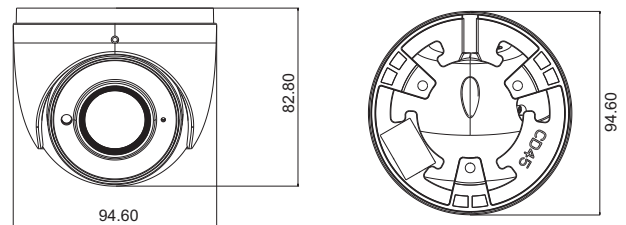

Others

Power Supply	DC12V/PoE
Power Consumption	< 6W
Operating Environment	- 30 °C ~ 60 °C (-22°F~140°F) Humidity: less than 95 % (non-condensing)
Dimensions (mm)	Φ 94.6 × 82.8
Weight (net)	Approx. 0.47KG
Installation	Ceiling mounting (Wall mounting available with the junction box and bracket)

DIMENSIONS