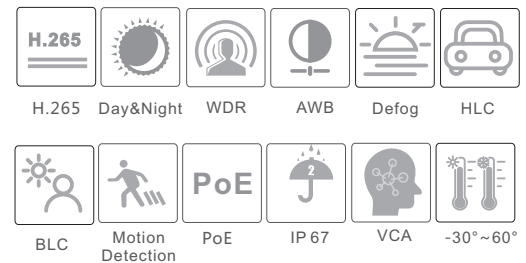

SPECIFICATIONS

Model	TD-9584S3
Specifications	
Camera	
Image Sensor	1 / 2.7 "CMOS
Image Size	3840 × 2160
Electronic Shutter	1 / 25 s ~ 1 / 100000 s
Iris Type	Fixed Iris
Min. Illumination	0.11 lux @F2.2, AGC ON; 0 lux with IR 0.032 lux @ F1.2, AGC ON; 0 lux with IR
Lens	2.8 mm @F2.0, (fixed lens), horizontal field of view: 112°
Lens Mount	M12
Wide Dynamic Range	Digital WDR
BLC	Yes
HLC	Yes
Defog	Yes
Digital NR	3D DNR
Angle Adjustment	Pan: 0°~360°; Tilt:0°~75°; Rotation: 0°~360°
Image	
Video Compression	H.265 / H.264
H.264 Compression Standard	Baseline Profile/Main Profile/High Profile
Resolution	8MP (3840 × 2160), 6MP (3072 × 2048), 5MP (2592 × 1944), 720P (1280 × 720), D1, CIF, 480 × 240
Main Stream	8MP/ 6MP/ 5MP(1~20fps)
Sub Stream	720P/D1/CIF (1~20fps)
Third Stream	D1/CIF/480x240(1~20fps)
Bit Rate	64 Kbps ~ 8 Mbps
Bit Rate Type	VBR / CBR
Audio Compression	G711A / U
Image Settings	ROI, Saturation, Brightness, Chroma, Contrast, Wide Dynamic, Sharpen, NR, etc. adjustable through client software or web browser
ROI	Each ROI to be configured separately
Interfaces	
Network	RJ45
Video Output	No
Audio	1CH built-in MIC; 1CH audio input
Storage	Built-in micro SD card slot; up to 128GB
Hardware Reset	Yes
Functions	
Remote Monitoring	Web browsing, CMS remote control
Online Connection	Support simultaneous monitoring for up to 3 users; Support multi-stream real time transmission
Network Protocol	UDP, IPv4, IPv6, DHCP, NTP, RTSP, PPPoE, DDNS, SMTP, FTP, 802.1x, UPnP, HTTP, HTTPS, QoS
Interface Protocol	ONVIF
Storage	Network remote storage; micro SD card storage
Smart Alarm	Motion detection, SD card error, SD card full
Intelligent Analytics	Region intrusion detection, scene change detection and line crossing detection
General Function	Watermark, IP address filtering, video mask, heartbeat, illegal login lock
PoE	Yes
IR Distance	20 ~ 30 m
Ingress Protection	IP 67